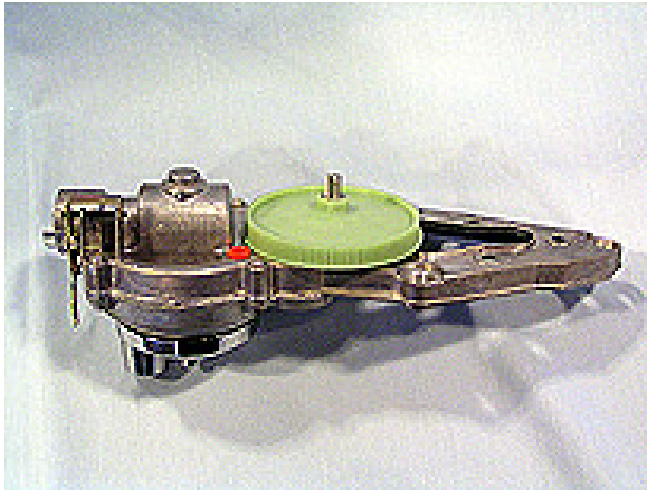

Due to an increase in the number of customer with reported tool jams, the planet hub has been modified to expose the bayonet fixing more and make it easier for the customer to locate the tool they are using.

Old Planet Hub KW711656

New Planet Hub KW715264

The new planet hub CAN be retrofit to older machines without the need to change the pre-existing gearbox.

The gearbox has also been modified to further improve performance and stability. This part can also be retrofit to older models.